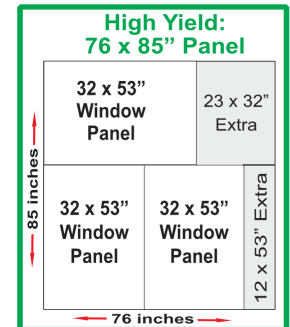

Credit Card Payments for orders up to 10k--no fee charged
County Check or Bank Wire for orders above 10K.

Name on Card: _____

Billing Address of Card: _____

Credit Card #: _____

Exp. Date: _____ CVV#: _____

Signature: _____

PLEASE TEXT COMPLETED FORM TO 407-719-6988--CELL or send to email below

PLEASE EMAIL COMPLETED FORM TO PLYWOODALTERNATIVE.JOHN@GMAIL.COM (plywoodalternative dot john at gmail dot com)