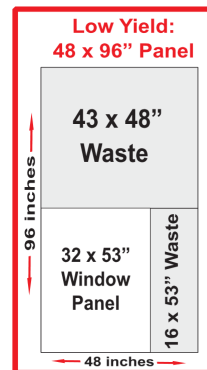

Free DIY Cutting Tools Kit—a value of $95:

- **1 Stanley 6.5" Retractable Carpet Knife & spare blades**
- **1 Stanley Surform Shaver** (rounding corners & cleanup)
- **2 Spring Clamps** (clamping straight edge to panel)
- **1 Sharpie Marker** (labeling panels and making Dual Lock dots)
- **1 96" cutting straight edge**
- **1 BucketBoss 13 pocket apron**